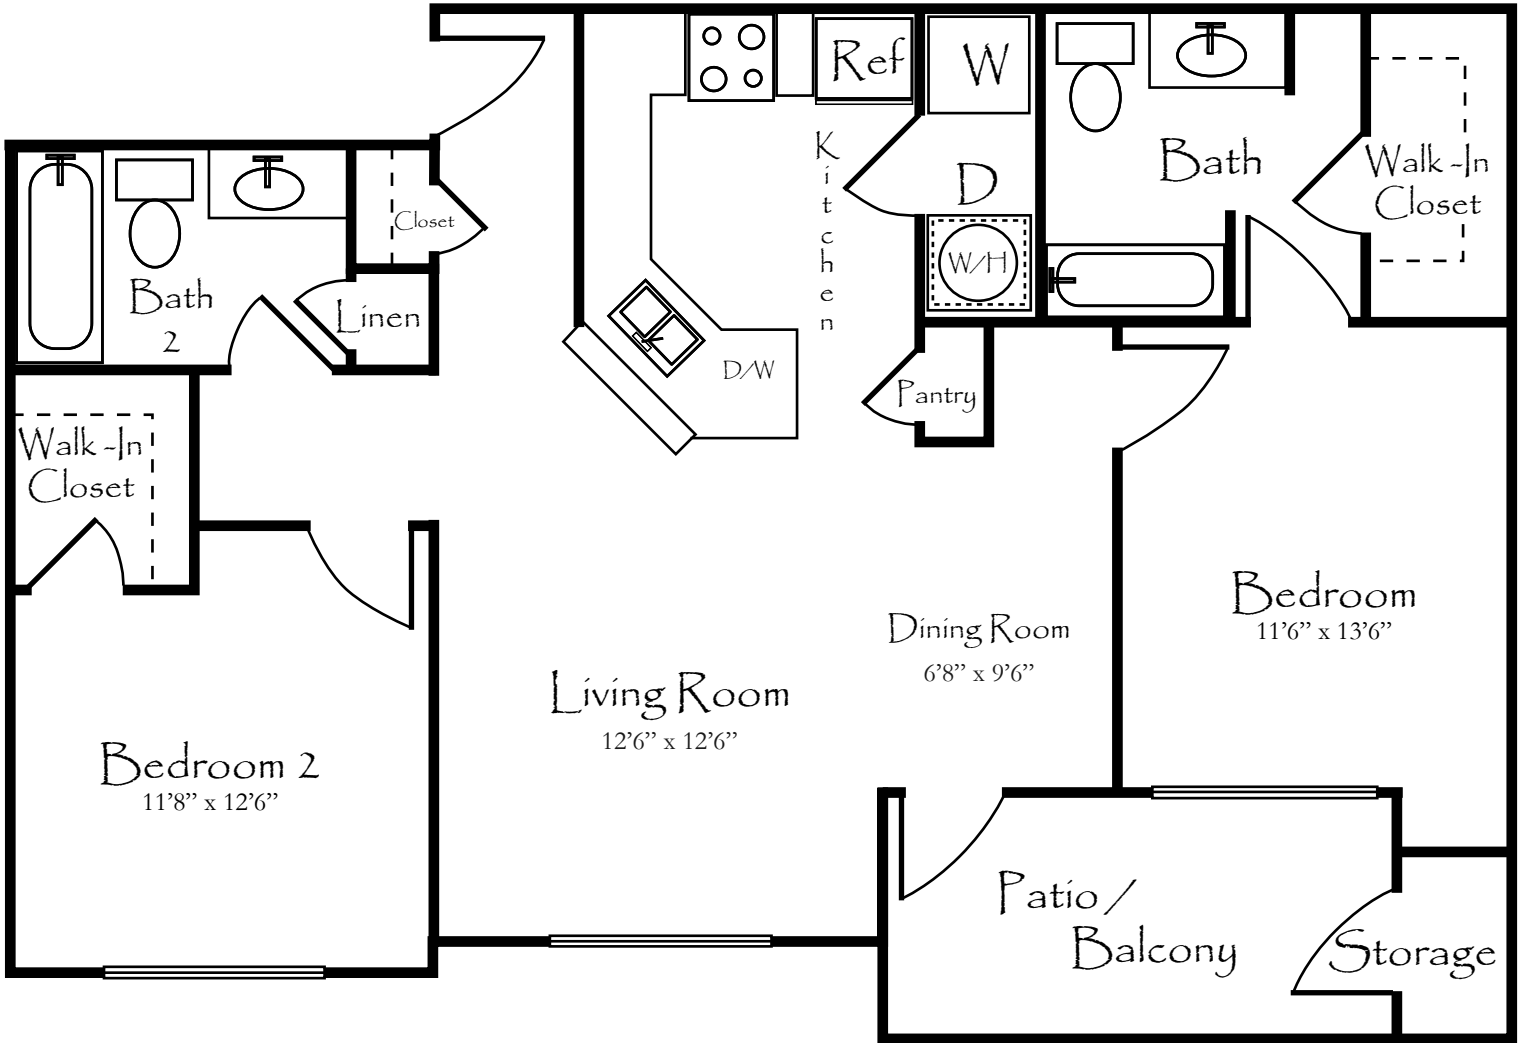

# ENCLAVE

AT STONEBROOK

**D** The Wilmington  
Two Bedroom, Two Bathroom  
1198 Square Feet