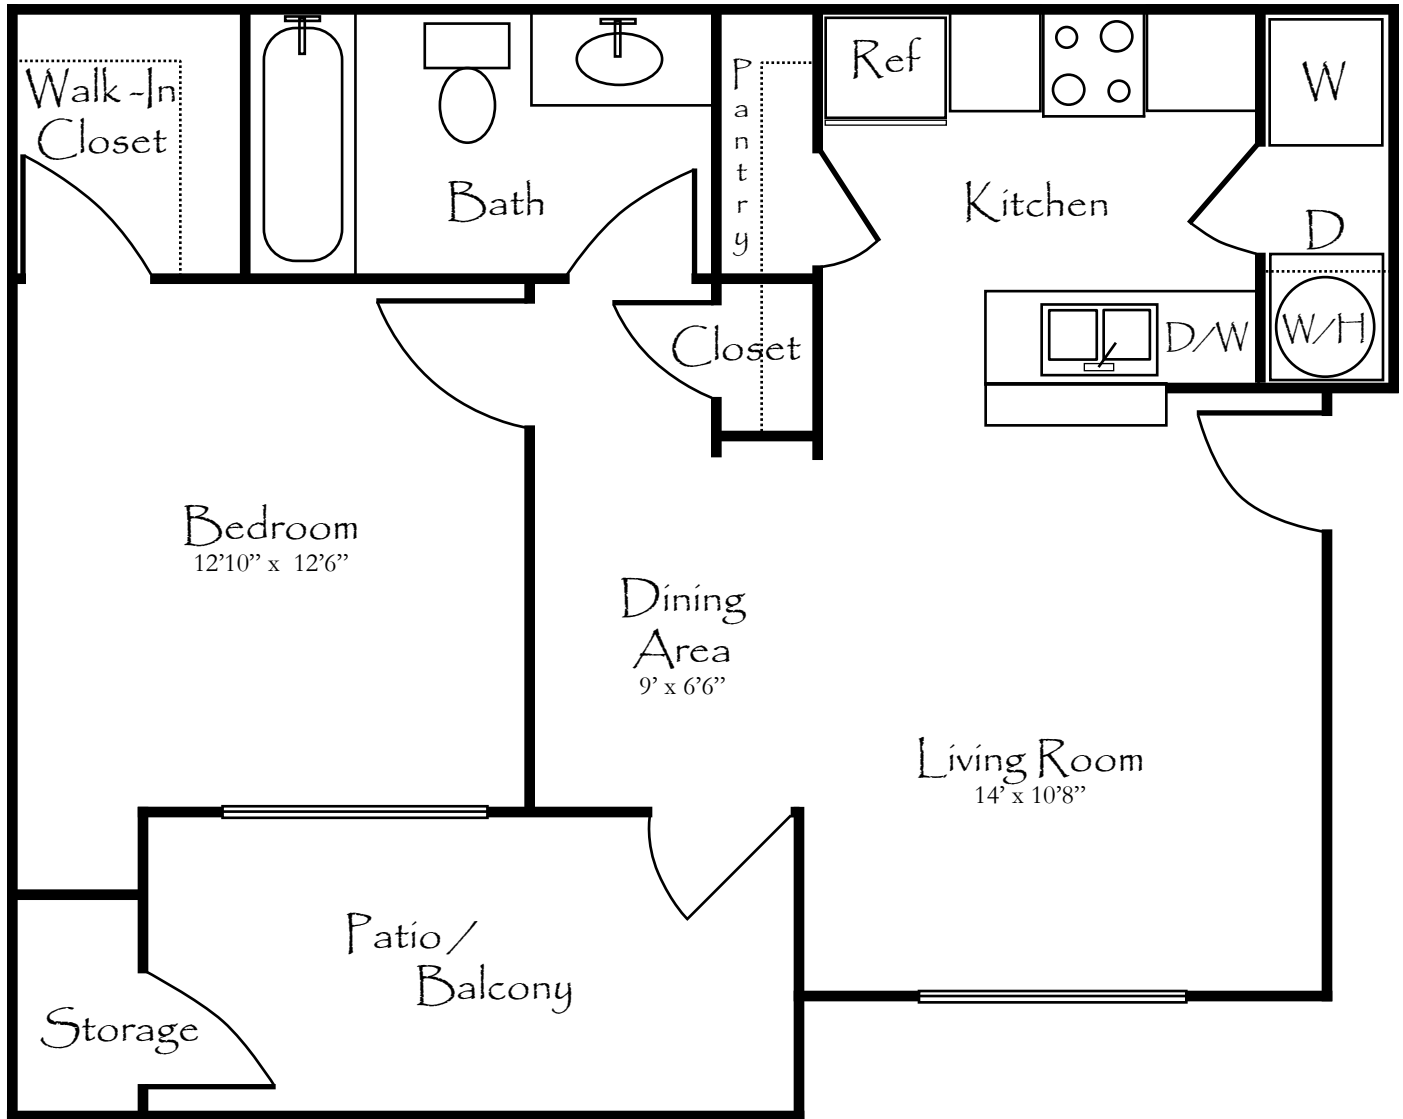

ENCLAVE

AT STONEBROOK

A

The Shelburne
One Bedroom, One Bathroom
819 Square Feet